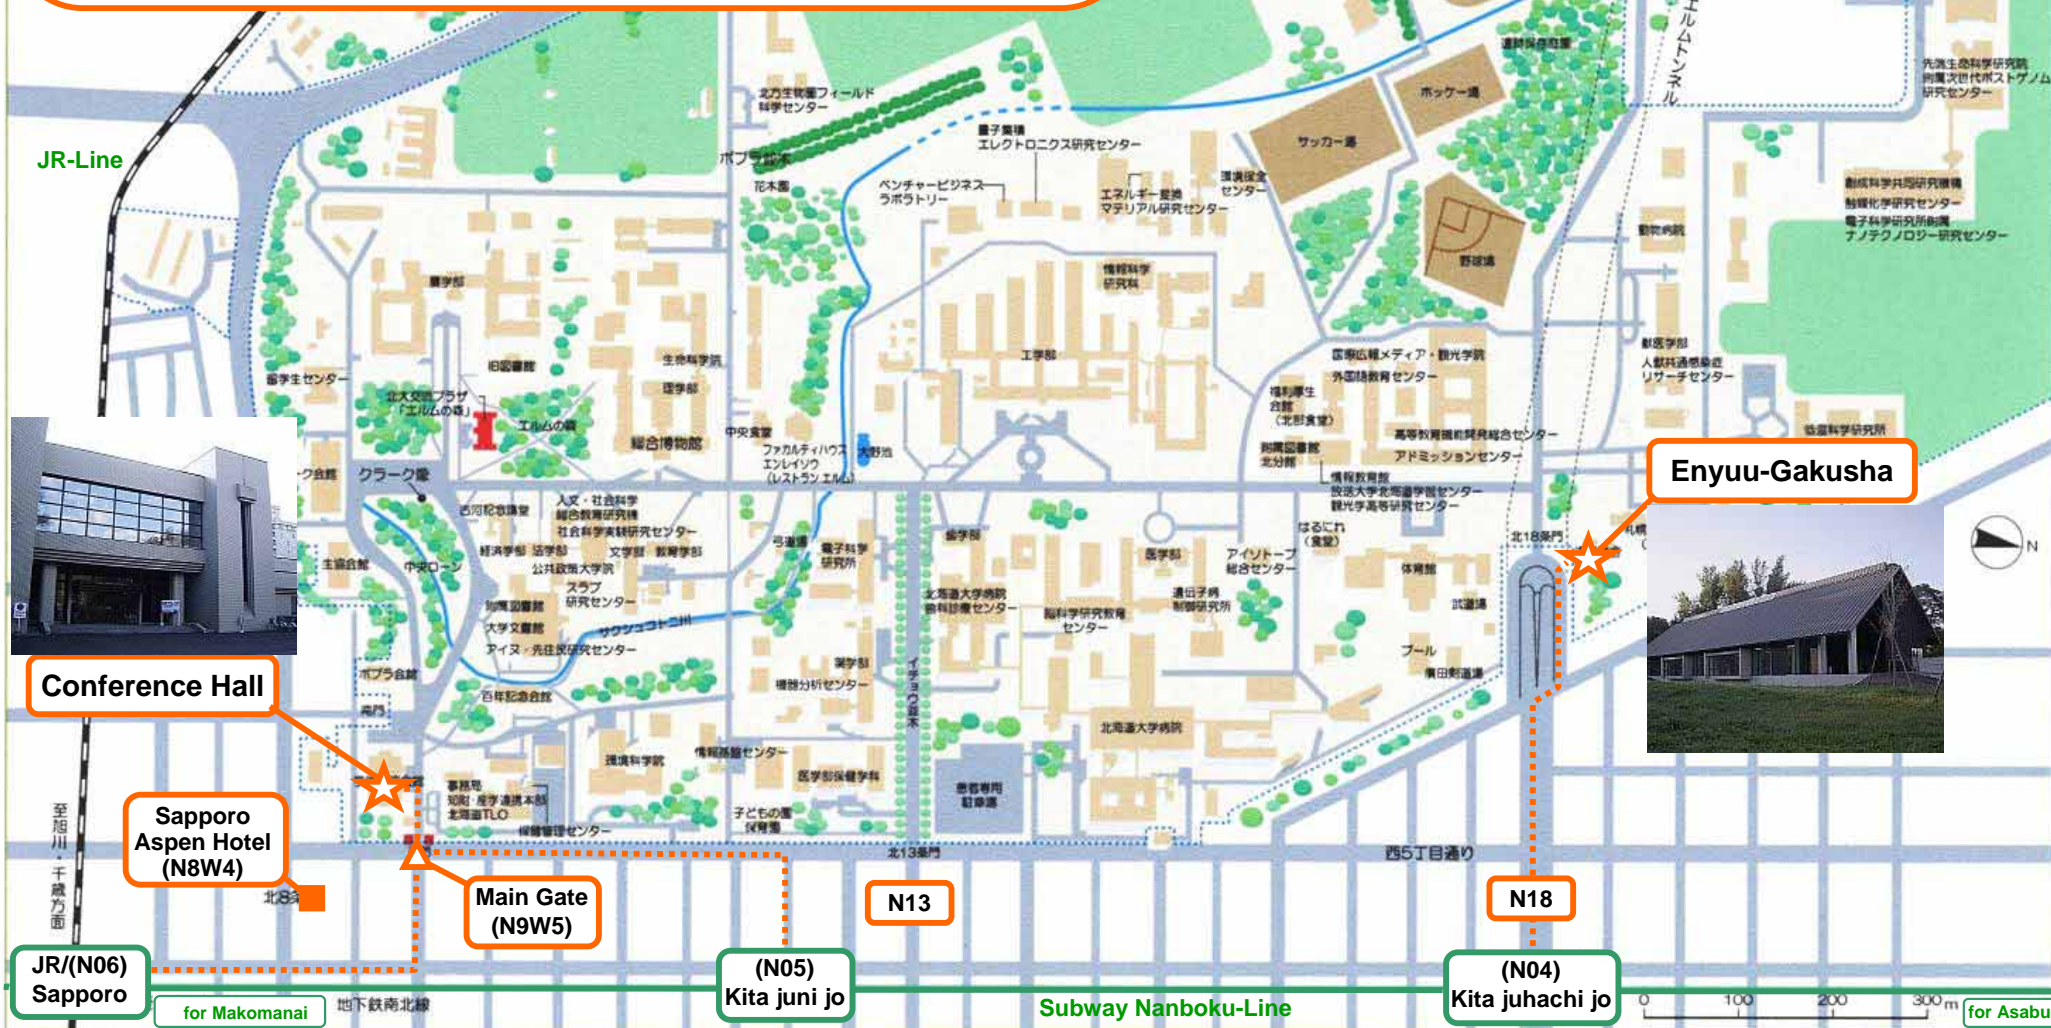

DIRECTION

Enyuu-Gakusha (22nd, November)

Subway Nanboku-Line: Stop "Kita juhachi jo" (Line/Station Number: N04)

→Enyuu-Gakusha

Conference Hall (23rd ~ 25th, November)

JR: Stop "Sapporo"

Subway Nanboku-Line: Stop "Sapporo" (N06) or "Kita juni jo" (N05)

→Main Gate → Conference Hall

Conference Hall

Enyuu-Gakusha